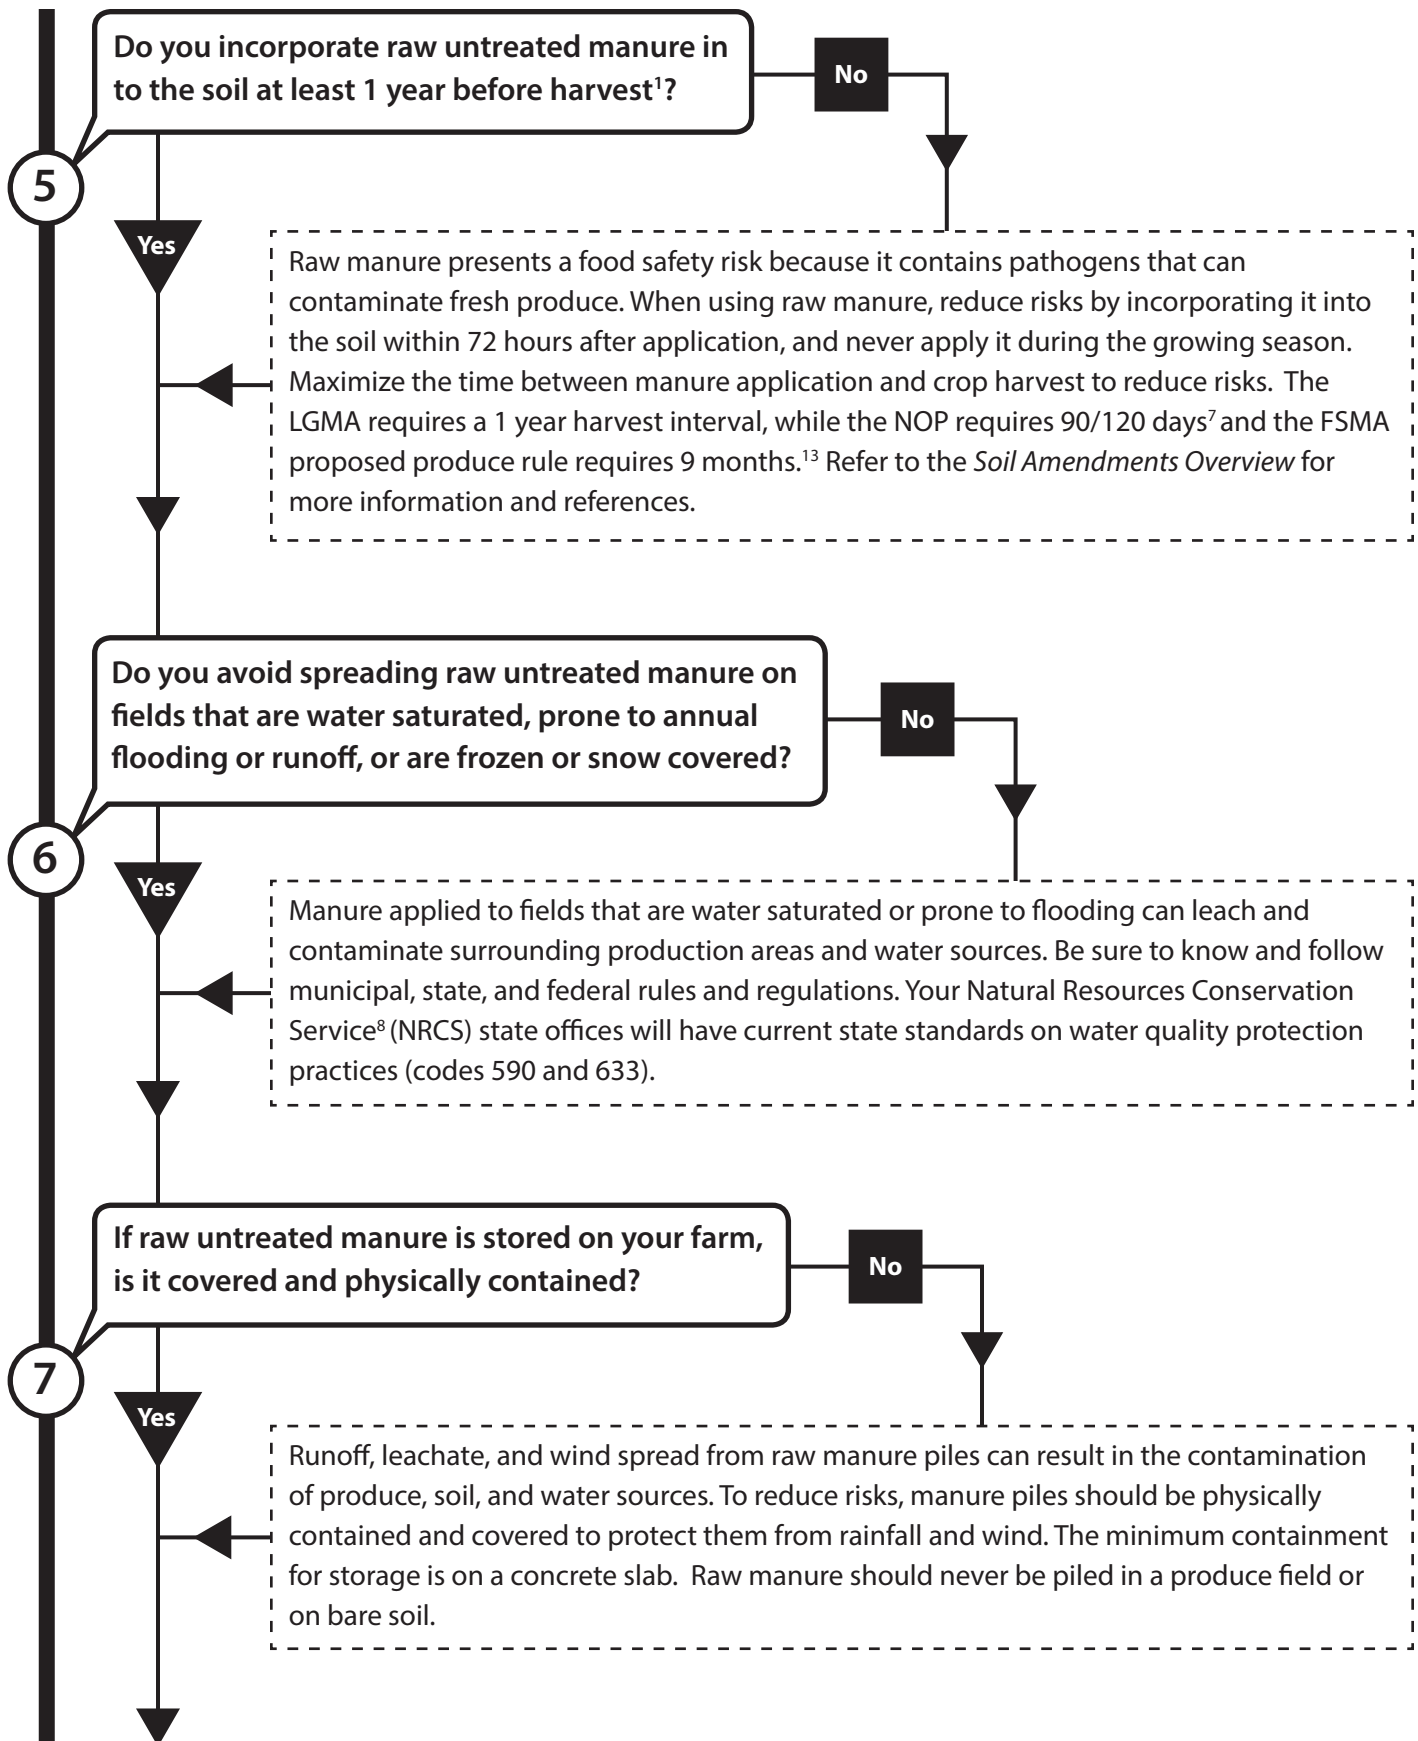

Soil Amendments Decision Tree

Soil Amendments Decision Tree

Soil Amendments Decision Tree

Soil Amendments Decision Tree

Soil Amendments Decision Tree

16. Erickson, M., F. Critzer and M. Doyle. 2010. Composting Criteria for Animal Manure. Produce Safety Project Issue Brief on Composting of Animal Manures. 13 p. <http://www.pewtrusts.org/en/research-and-analysis/reports/0001/01/01/issue-brief-series-analyses-of-possible-sources-of-produce-contamination>