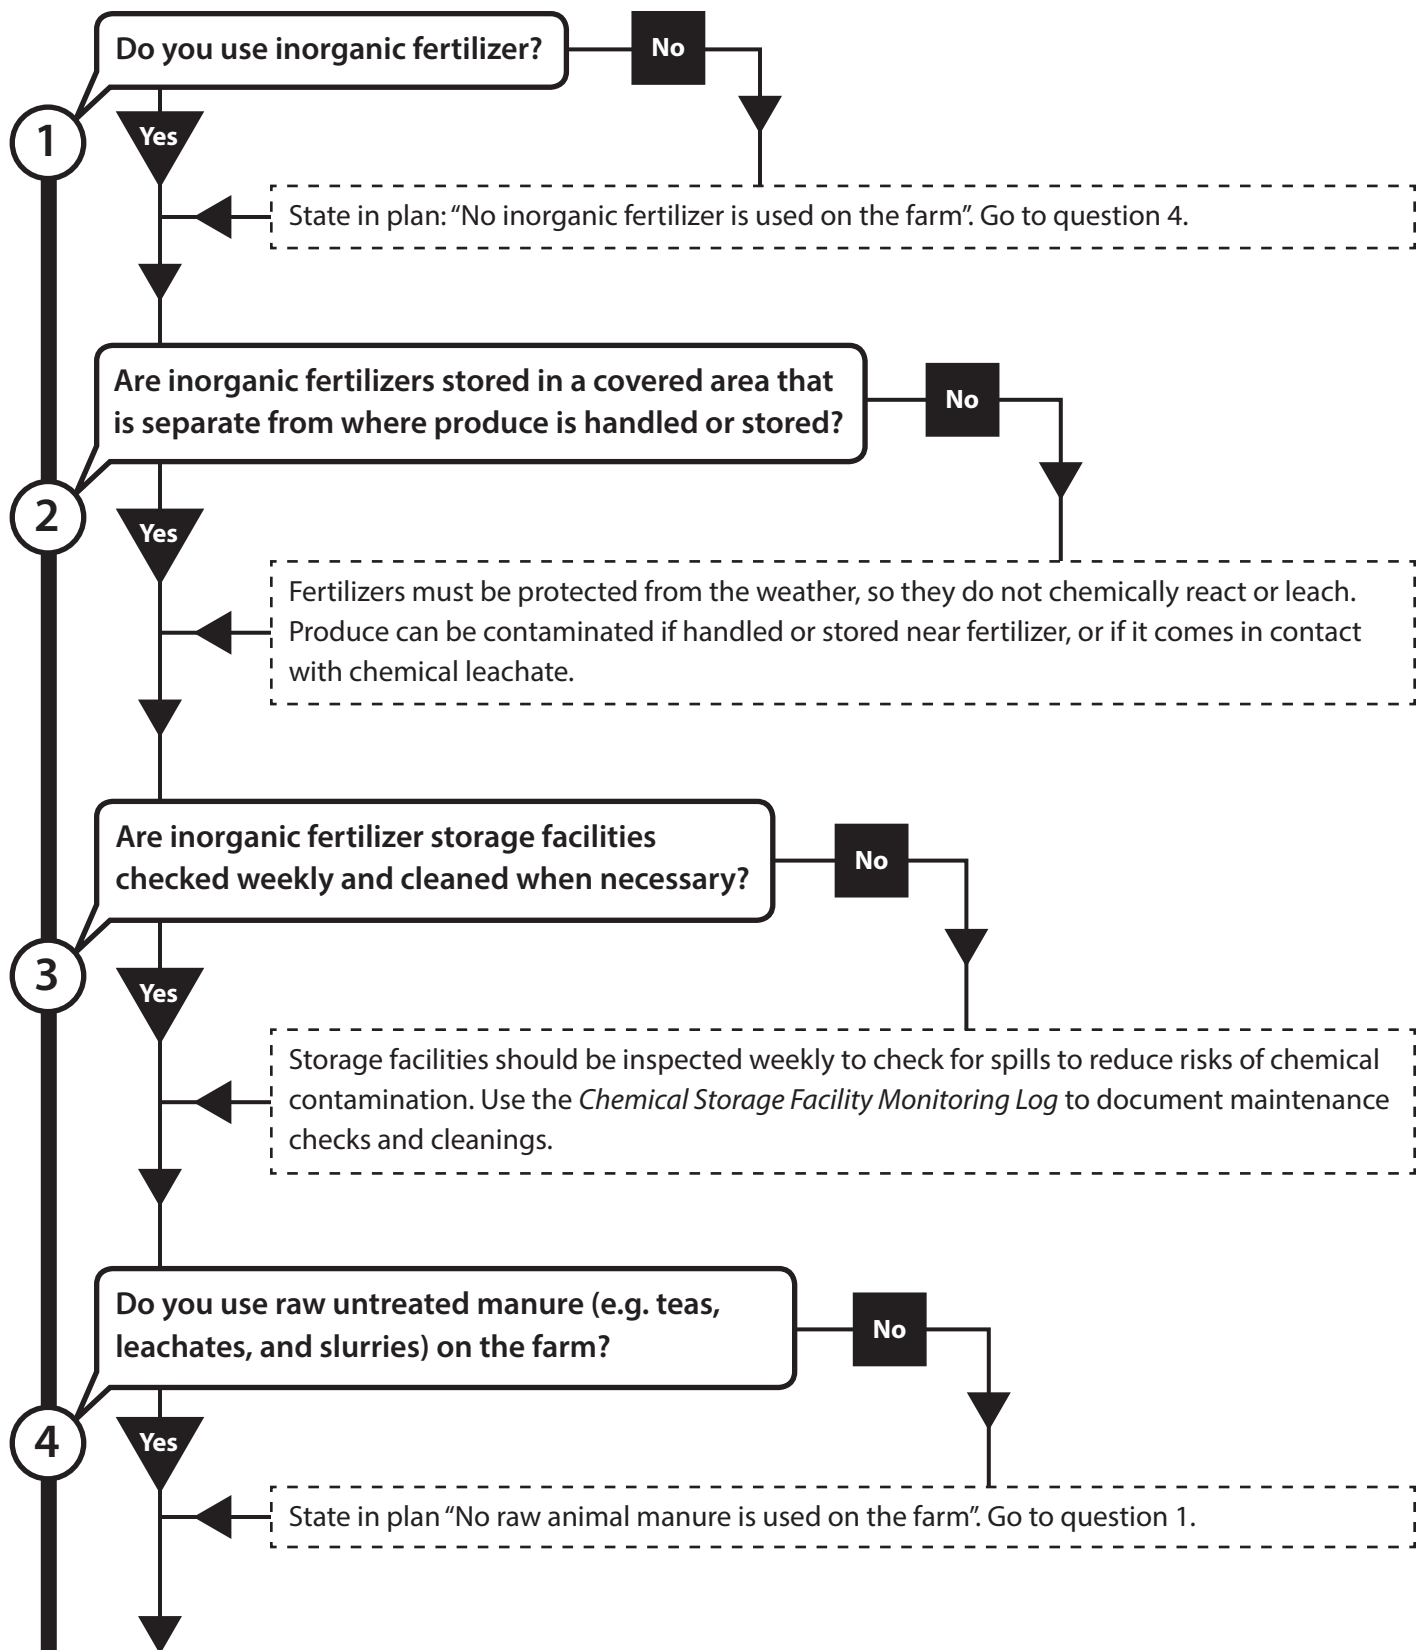

Soil Amendments Decision Tree

Soil Amendments Decision Tree

Soil Amendments Decision Tree

Soil Amendments Decision Tree

Soil Amendments Decision Tree

16. Erickson, M., F. Critzer and M. Doyle. 2010. Composting Criteria for Animal Manure. Produce Safety Project Issue Brief on Composting of Animal Manures. 13 p. <http://www.pewtrusts.org/en/research-and-analysis/reports/0001/01/01/issue-brief-series-analyses-of-possible-sources-of-produce-contamination>