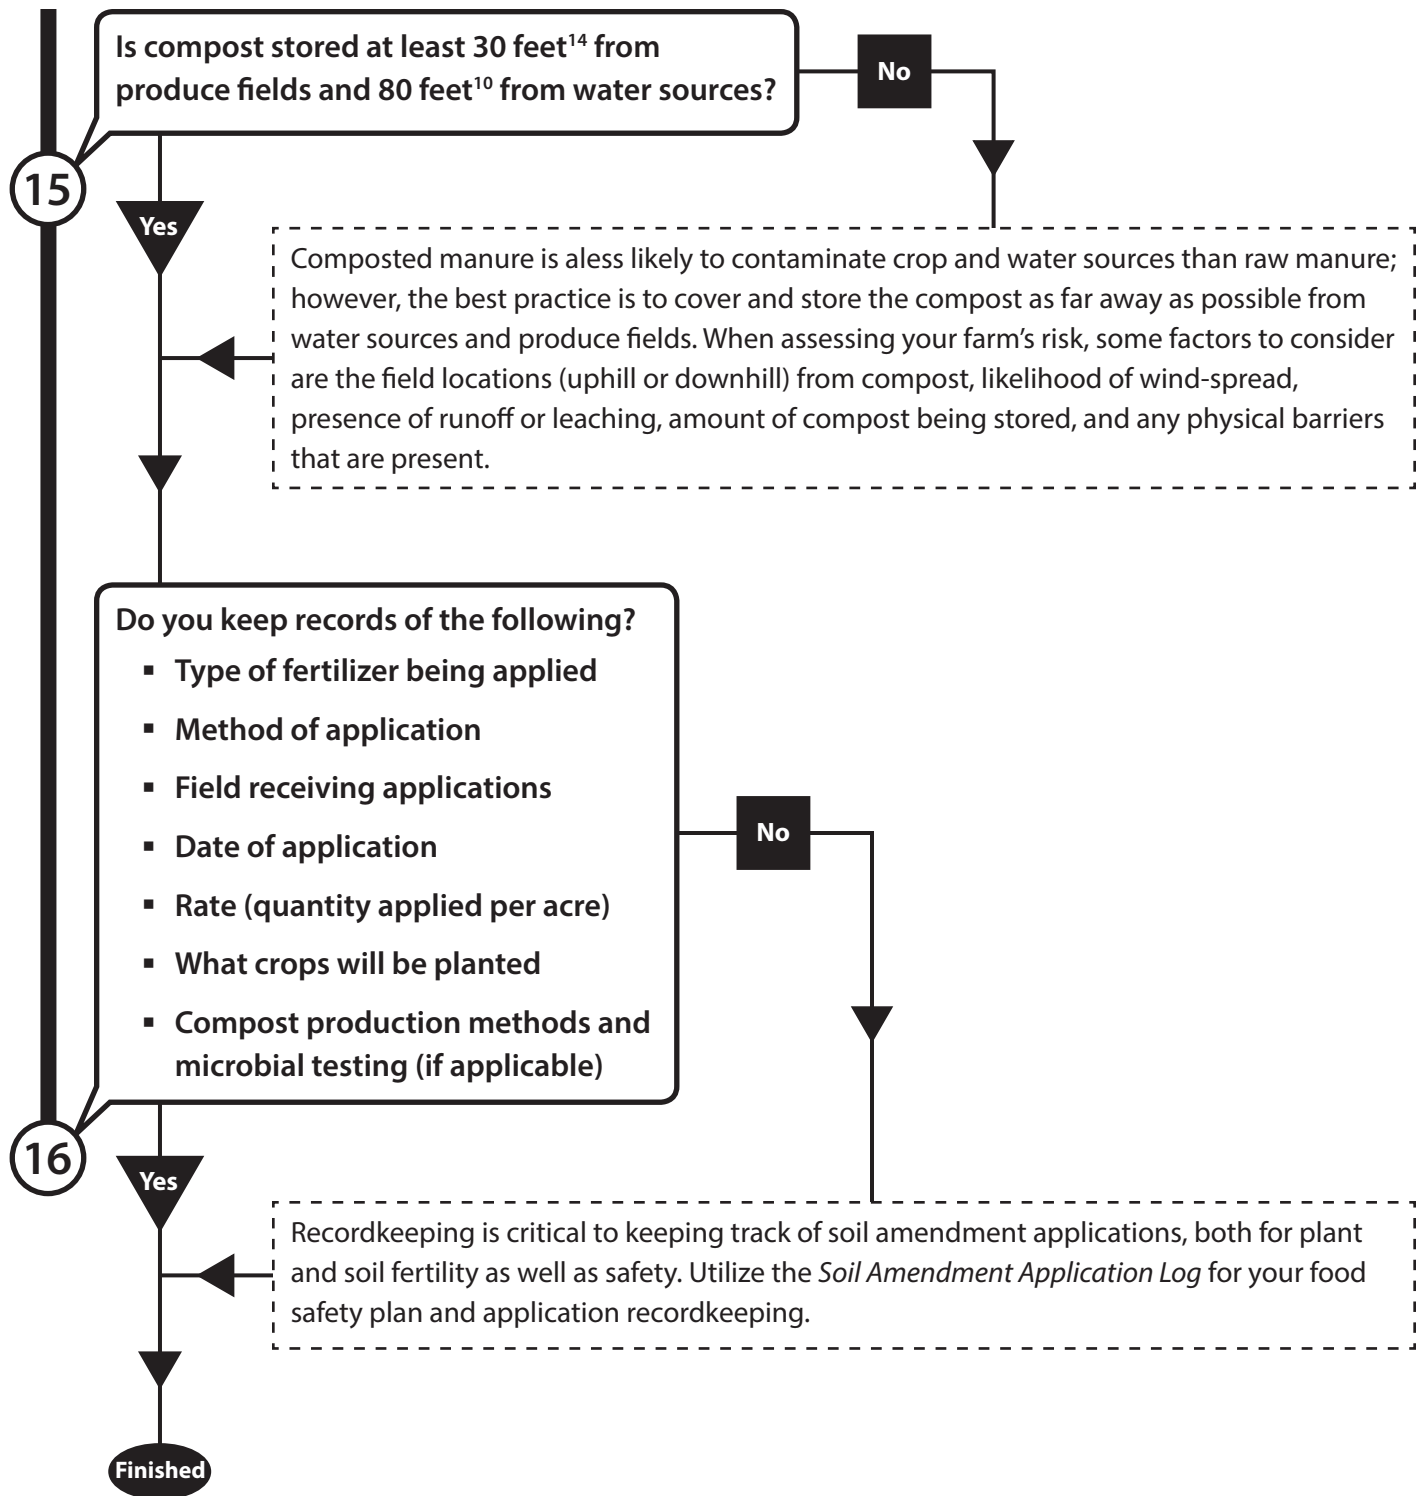

Soil Amendments Decision Tree

Soil Amendments Decision Tree

Soil Amendments Decision Tree

Soil Amendments Decision Tree

Soil Amendments Decision Tree

16. Erickson, M., F. Critzer and M. Doyle. 2010. Composting Criteria for Animal Manure. Produce Safety Project Issue Brief on Composting of Animal Manures. 13 p. <http://www.pewtrusts.org/en/research-and-analysis/reports/0001/01/01/issue-brief-series-analyses-of-possible-sources-of-produce-contamination>