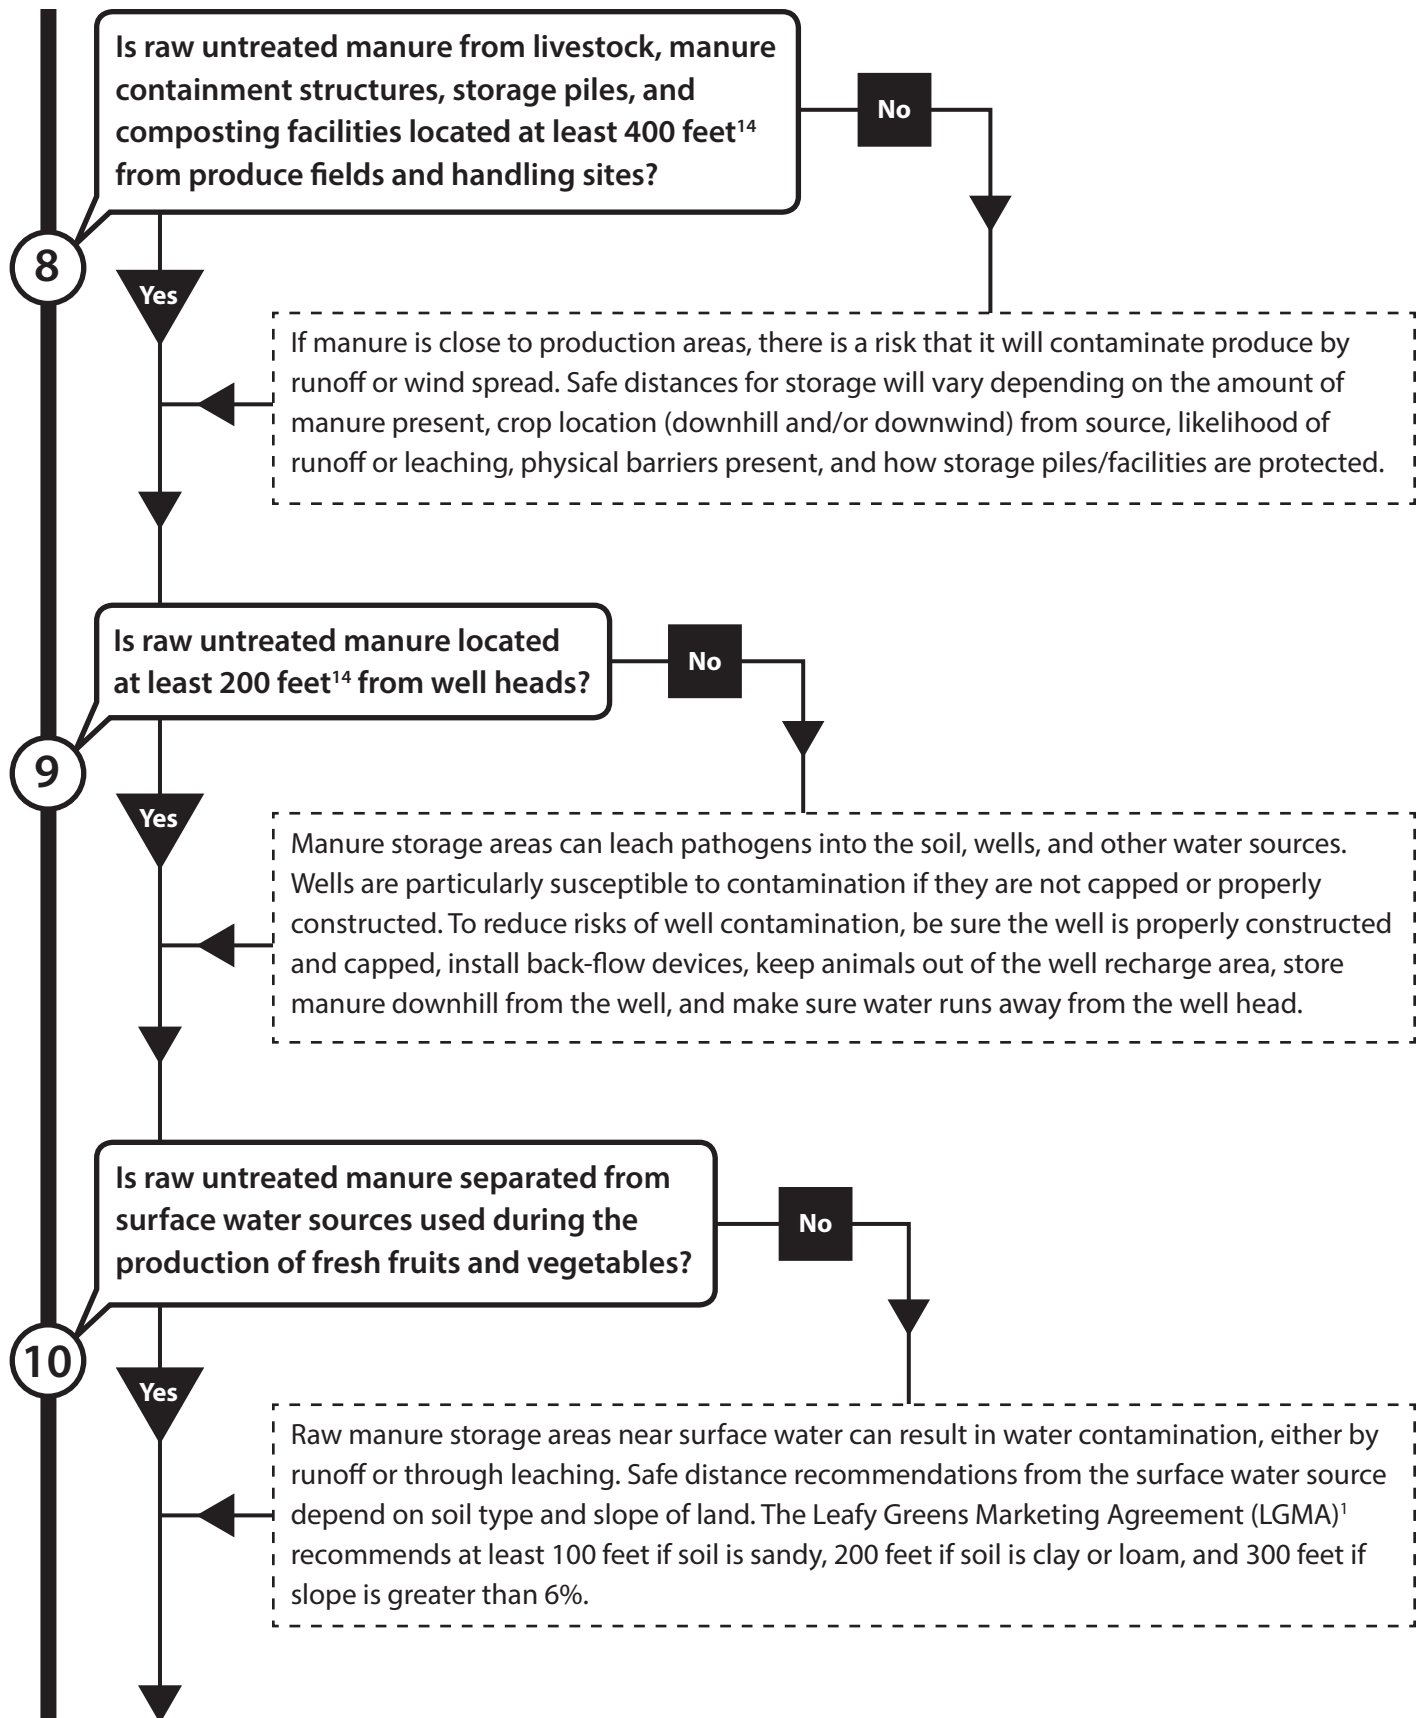

Soil Amendments Decision Tree

Soil Amendments Decision Tree

Soil Amendments Decision Tree

Soil Amendments Decision Tree

Soil Amendments Decision Tree

16. Erickson, M., F. Critzer and M. Doyle. 2010. Composting Criteria for Animal Manure. Produce Safety Project Issue Brief on Composting of Animal Manures. 13 p. <http://www.pewtrusts.org/en/research-and-analysis/reports/0001/01/01/issue-brief-series-analyses-of-possible-sources-of-produce-contamination>