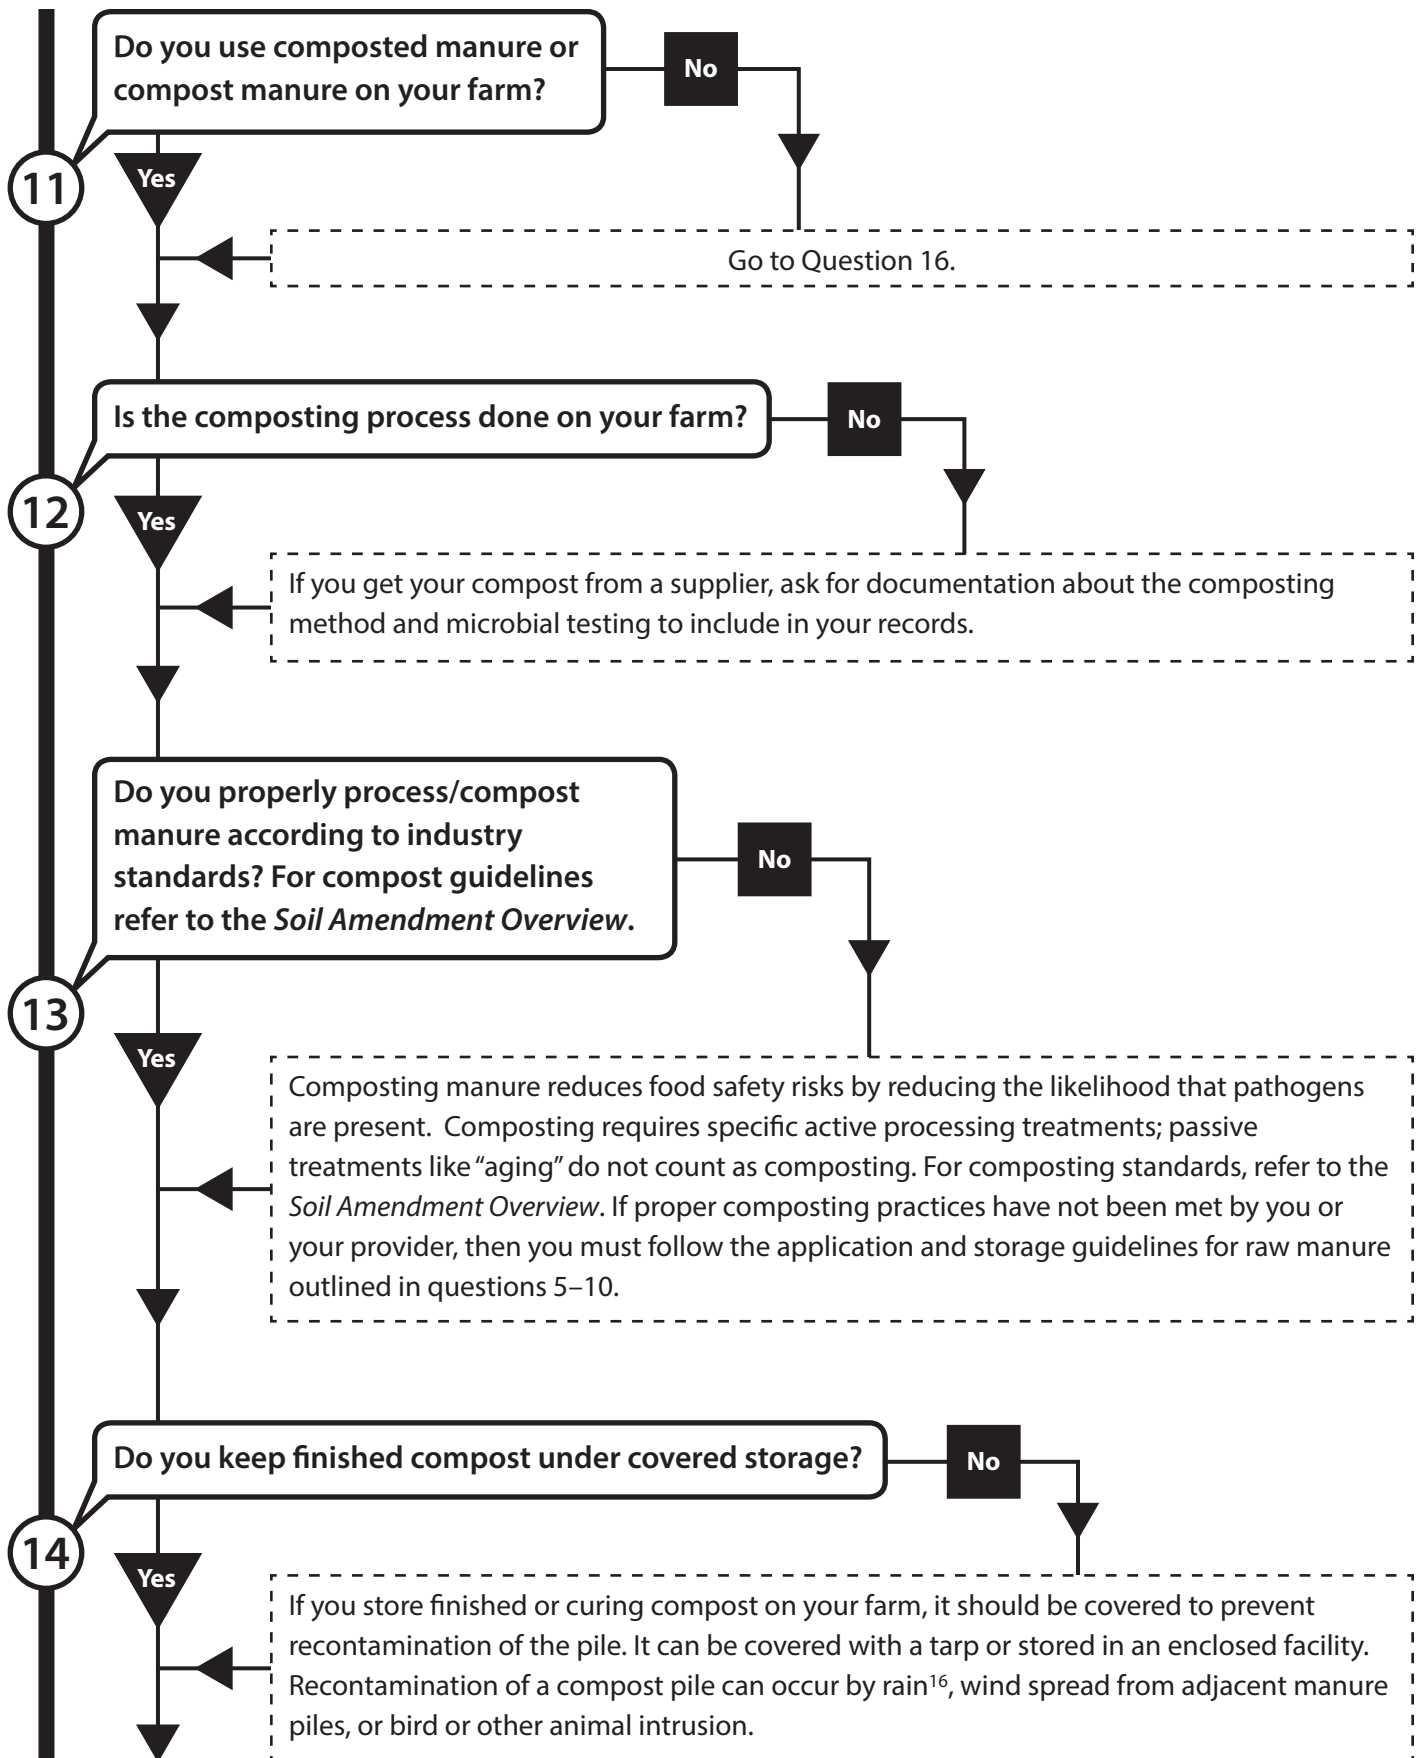

Soil Amendments Decision Tree

Soil Amendments Decision Tree

Soil Amendments Decision Tree

Soil Amendments Decision Tree

Soil Amendments Decision Tree

16. Erickson, M., F. Critzer and M. Doyle. 2010. Composting Criteria for Animal Manure. Produce Safety Project Issue Brief on Composting of Animal Manures. 13 p. <http://www.pewtrusts.org/en/research-and-analysis/reports/0001/01/01/issue-brief-series-analyses-of-possible-sources-of-produce-contamination>