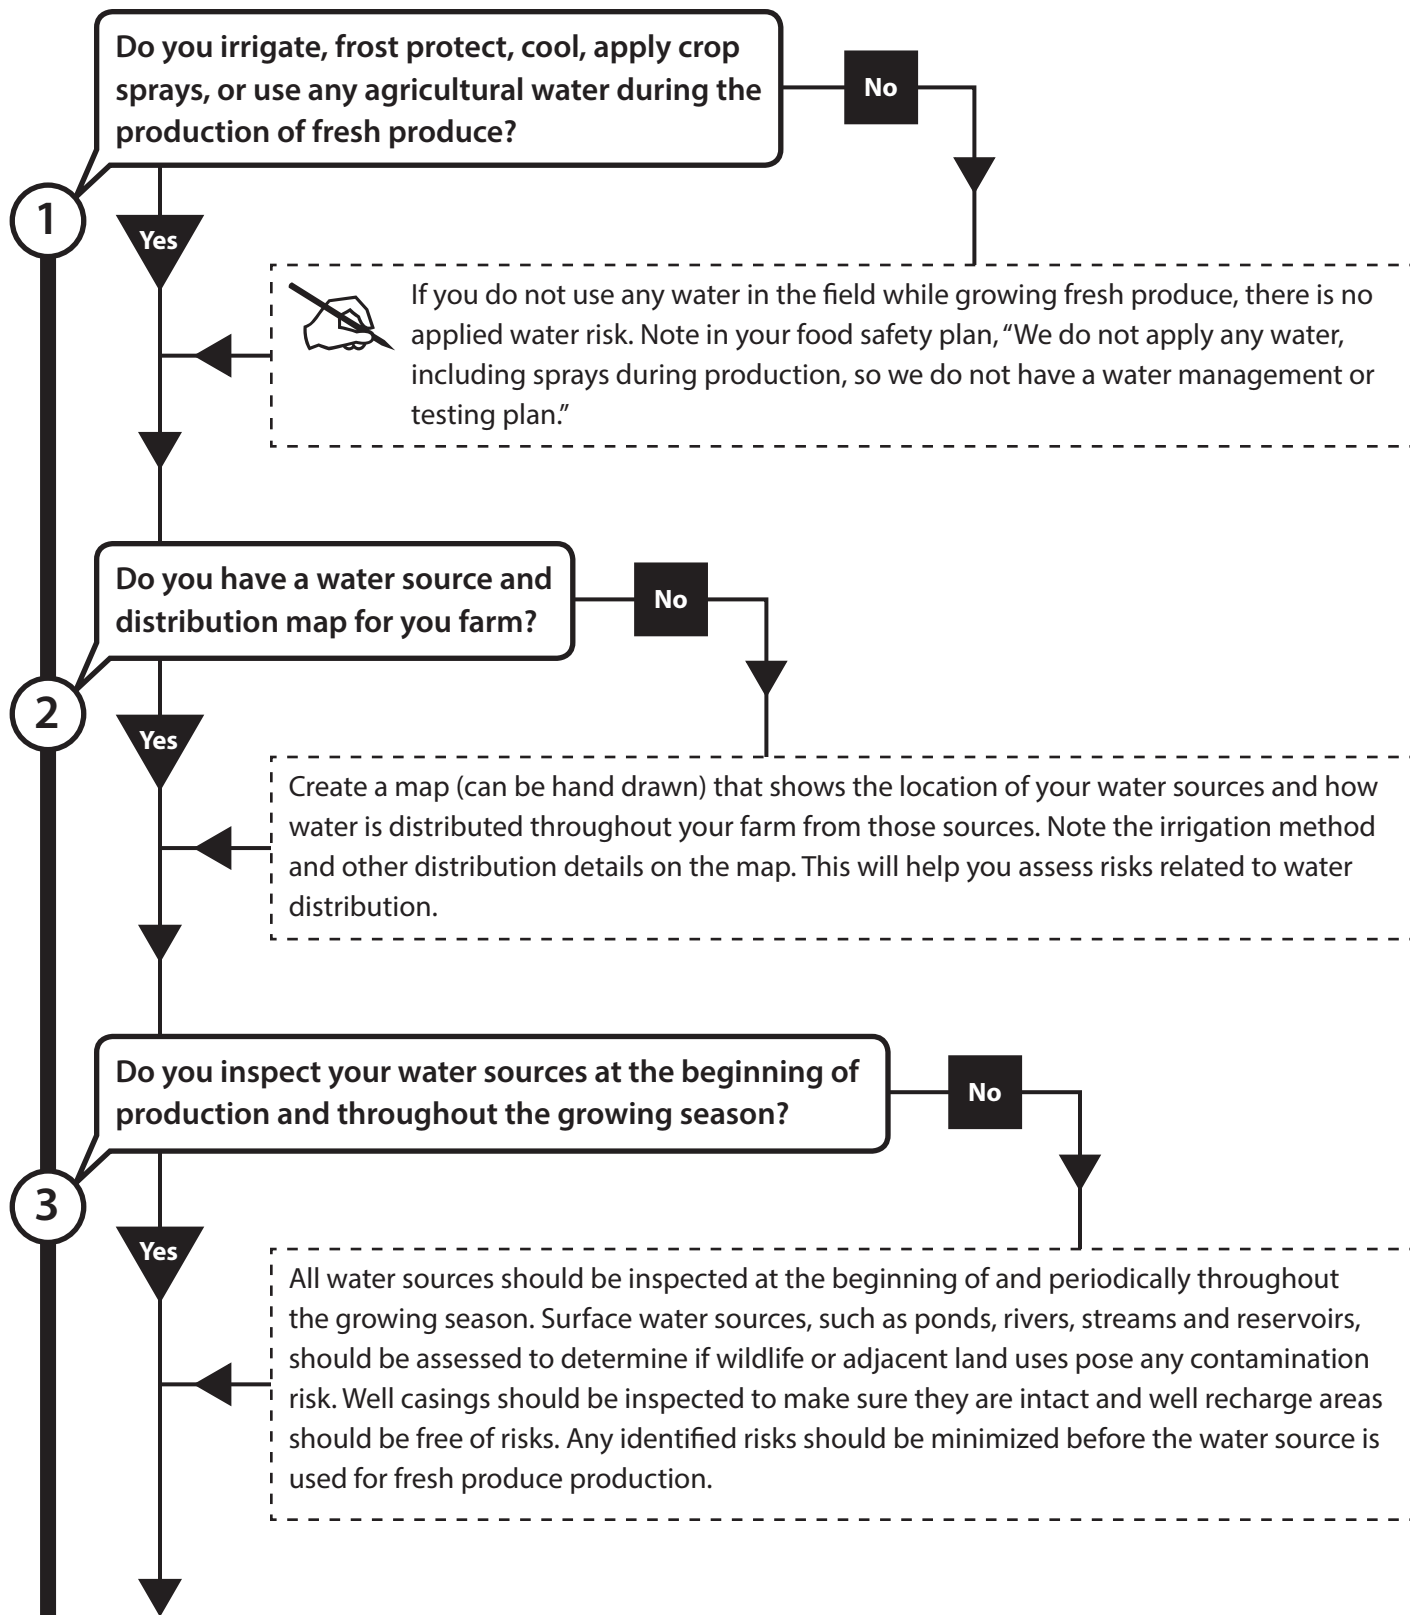

Agricultural Water for Production Decision Tree

Agricultural Water for Production Decision Tree

Agricultural Water for Production Decision Tree