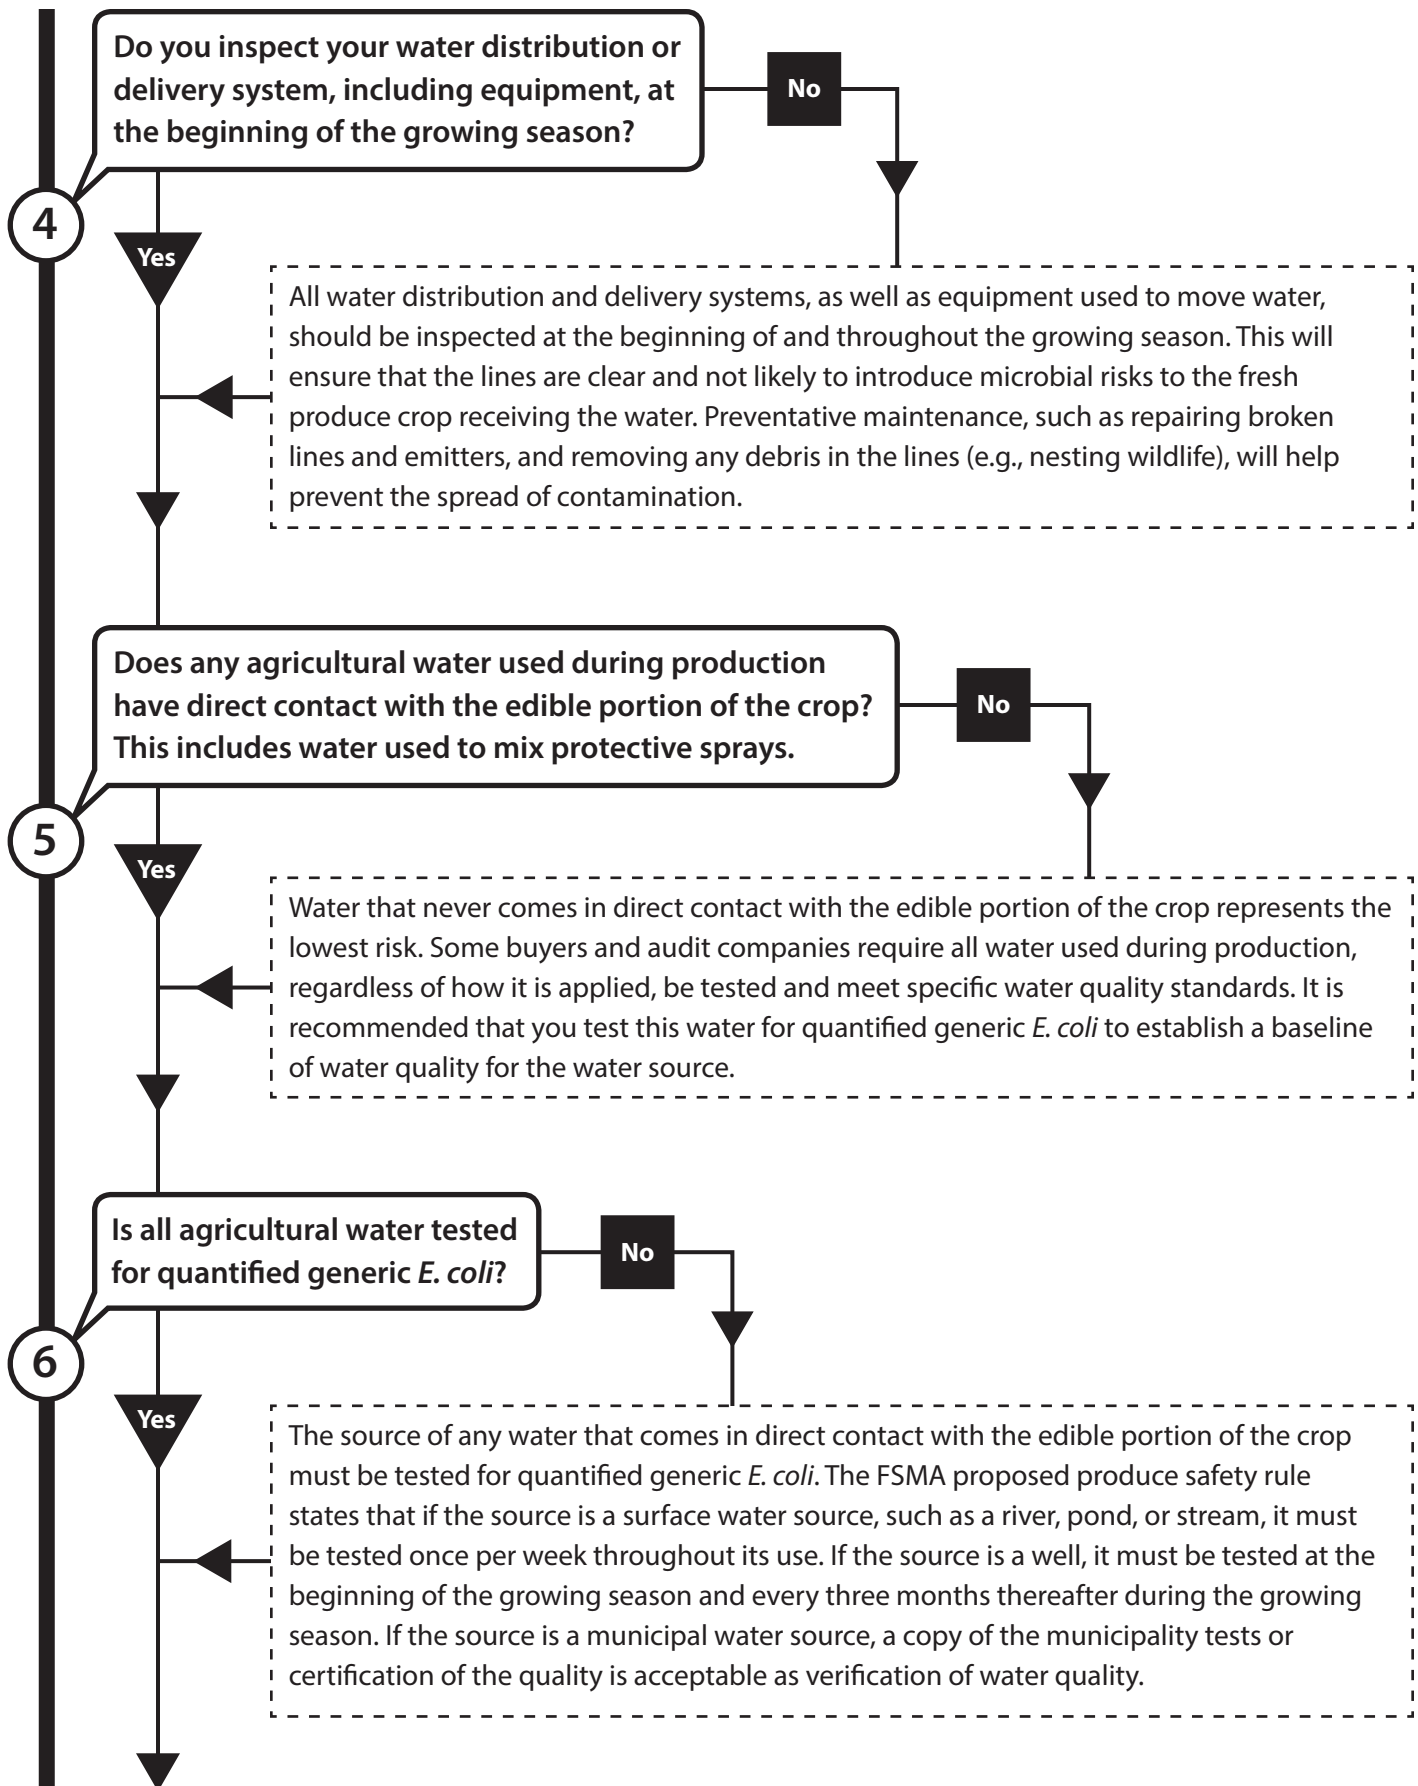

Agricultural Water for Production Decision Tree

Agricultural Water for Production Decision Tree

Agricultural Water for Production Decision Tree